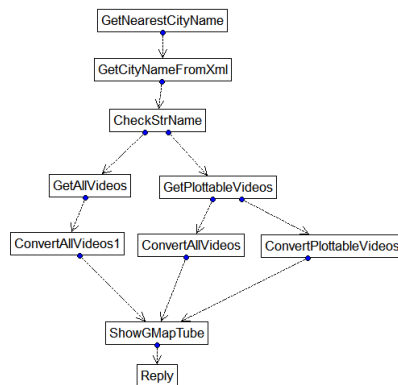

<http://www.jopera.org/docs/videos/doodlemap>

MapTube Mashup

Web Browser

Google
Maps

RESTful API

Workflow
Engine

Jopera
Powered by

GET

RESTful
Web Services
APIs

YouTube

GET

 GeoNames

Andrea Reber, Mashing Up with JOpera, USI Master Thesis, 2010

<http://www.jopera.org/download/demos/mashup/maptube>