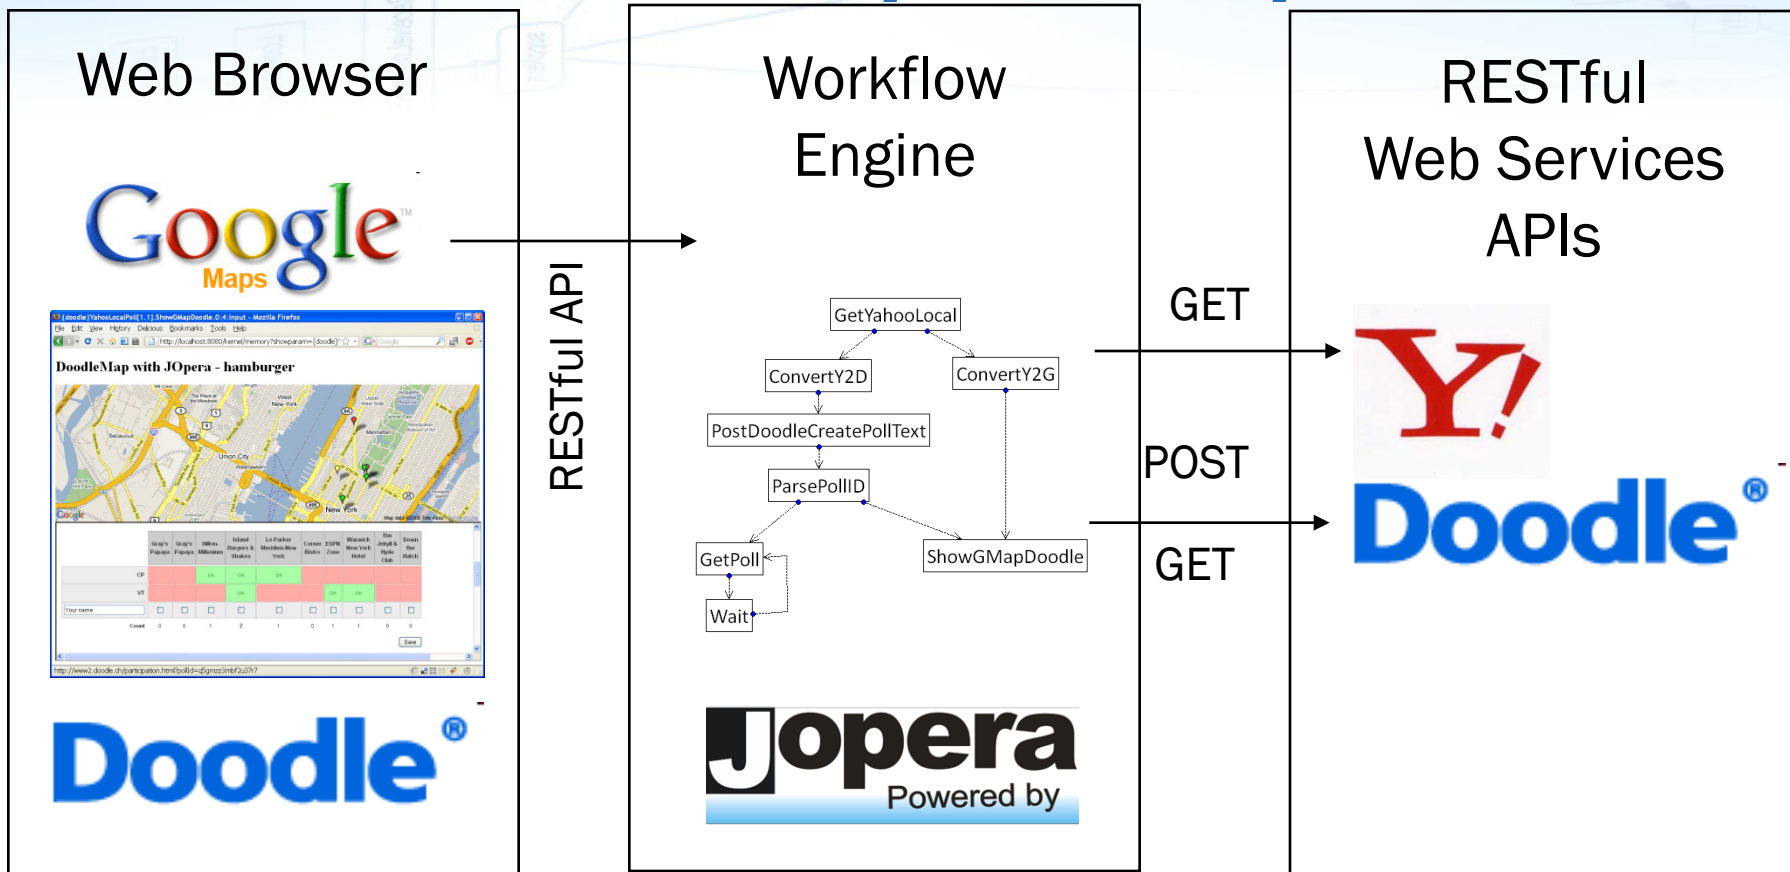

Building Mashups with a RESTful Workflow Engine

Cesare Pautasso
University of Lugano, Switzerland
<http://www.jopera.org/>

Architecture

DoodleMap Mashup

Cesare Pautasso, [RESTful Web Service Composition with JOpera](#),
Proc. of the International Conference on Software Composition (SC 2009),
Zurich, Switzerland, July 2009.

<http://www.jopera.org/docs/videos/doodlemap>

MapTube Mashup

Web Browser

Google
Maps

RESTful API

Workflow
Engine

Jopera
Powered by

GET

RESTful
Web Services
APIs

YouTube

GET

 GeoNames

Andrea Reber, Mashing Up with JOpera, USI Master Thesis, 2010

<http://www.jopera.org/download/demos/mashup/maptube>