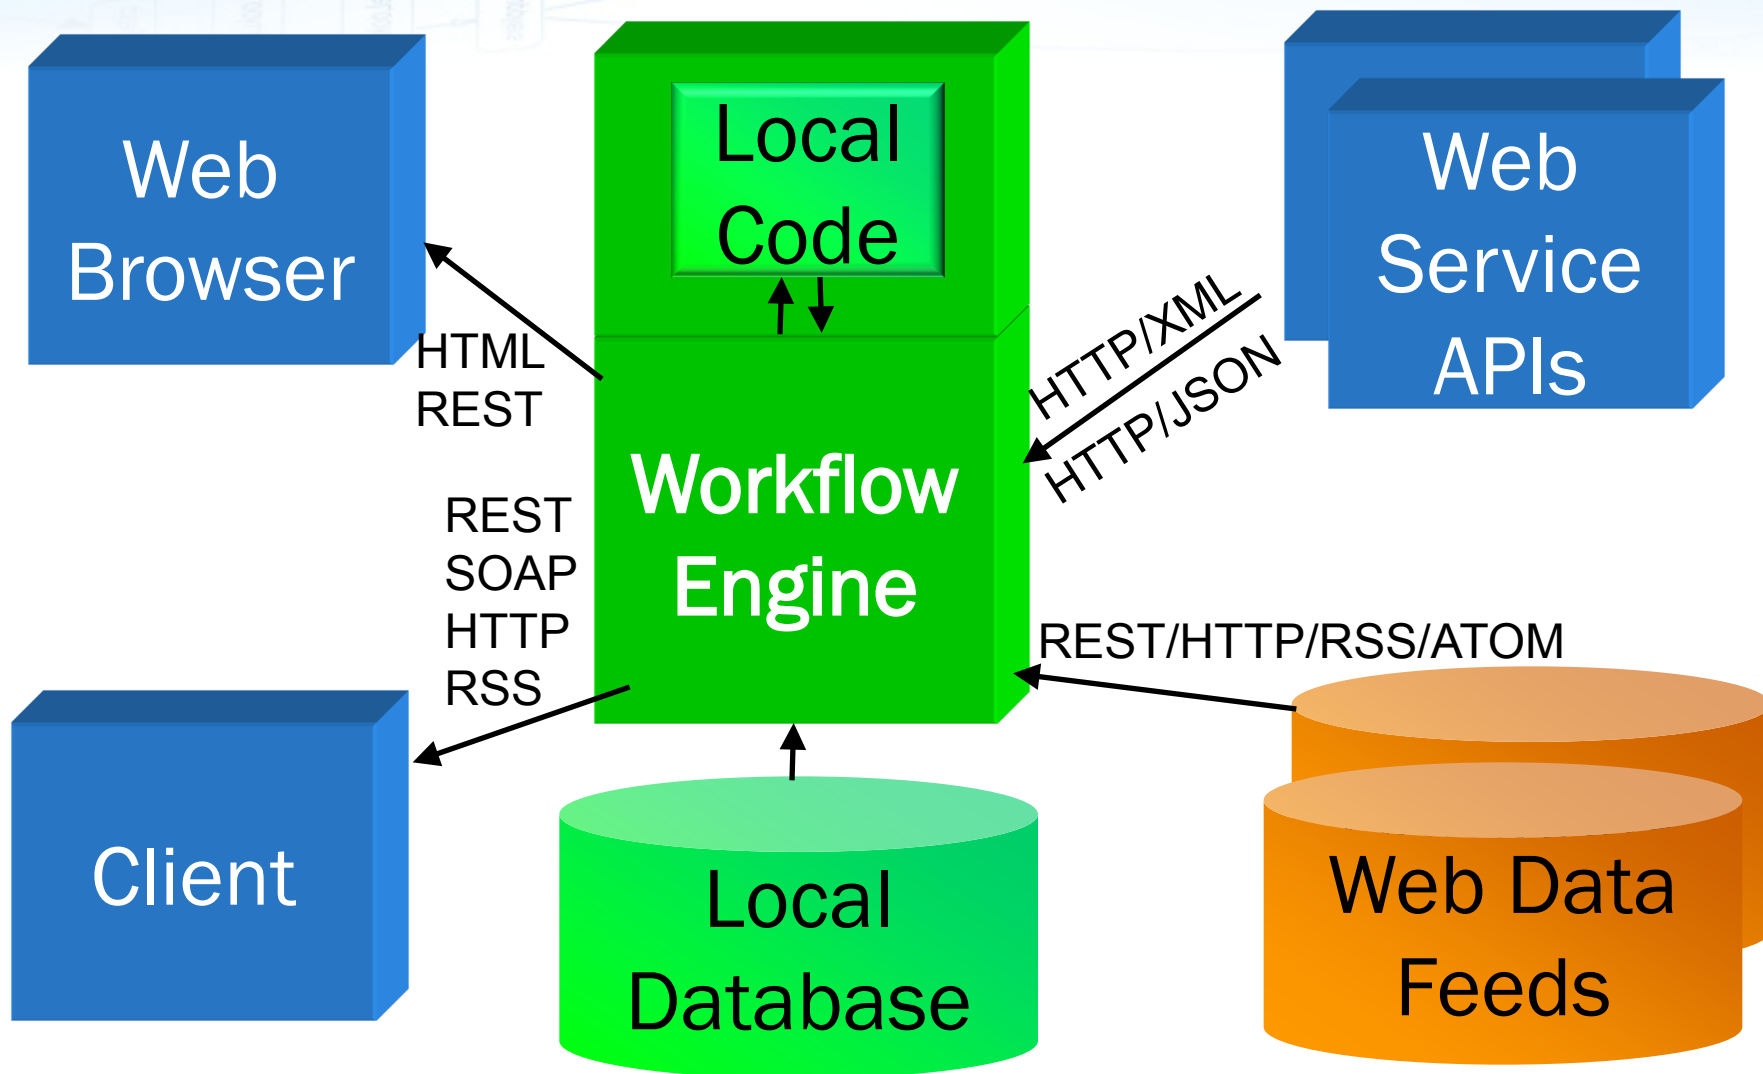

Building Mashups with a RESTful Workflow Engine

Cesare Pautasso
University of Lugano, Switzerland
<http://www.jopera.org/>

Architecture

DoodleMap Mashup

Cesare Pautasso, [RESTful Web Service Composition with JOpera](#),
Proc. of the International Conference on Software Composition (SC 2009),
Zurich, Switzerland, July 2009.

<http://www.jopera.org/docs/videos/doodlemap>

MapTube Mashup

Web Browser

Google
Maps

RESTful API

Workflow
Engine

Jopera
Powered by

GET

RESTful
Web Services
APIs

YouTube

GET

 GeoNames

Andrea Reber, Mashing Up with JOpera, USI Master Thesis, 2010

<http://www.jopera.org/download/demos/mashup/maptube>